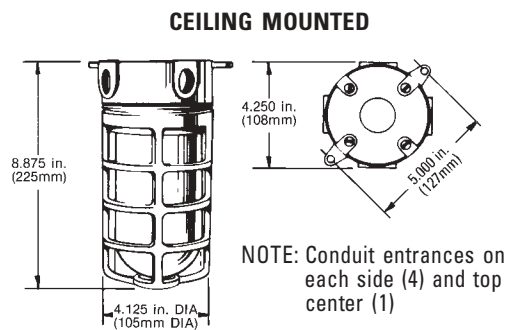

## SPECIFICATION FEATURES

-  Listed 1598 *Suitable for Wet Locations*
- Standard construction is IP55
- Low copper aluminum alloy housing with gray paint finish
- Uses incandescent lamps up to 150 watts (A-21)
- Luminaires are single packed and shipped in one carton

## FIXTURE DIMENSIONS