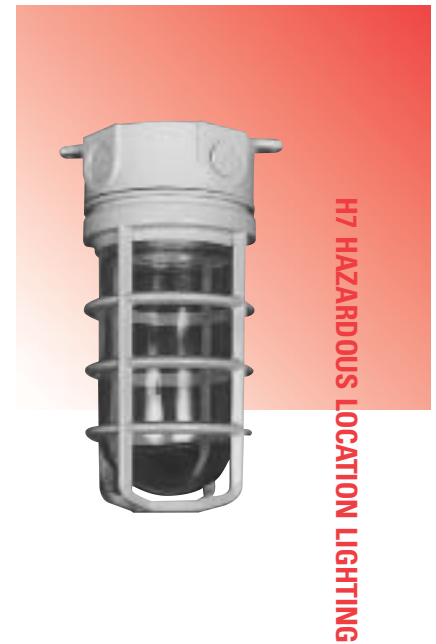

# H7 ENCLOSED AND GASKETED LUMINAIRE

## APPLICATIONS

- For outdoor non-hazardous locations where lamp protection from rain and the elements is needed

## SPECIFICATION FEATURES

-  Listed 1598 *Suitable for Wet Locations*
- Standard construction is IP55
- Low copper aluminum alloy housing with gray paint finish
- Uses incandescent lamps up to 150 watts (A-21)
- Luminaires are single packed and shipped in one carton