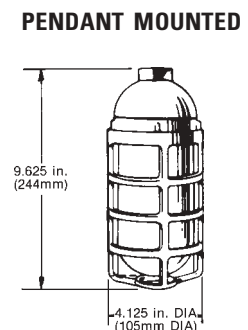

## SPECIFICATION FEATURES

-  Listed 1598 *Suitable for Wet Locations*
- Standard construction is IP55
- Low copper aluminum alloy housing with gray paint finish
- Uses incandescent lamps up to 150 watts (A-21)
- Luminaires are single packed and shipped in one carton

## FIXTURE DIMENSIONS