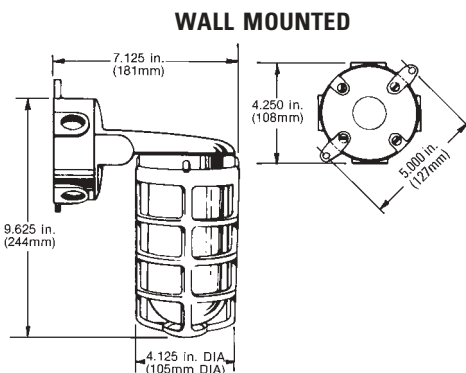

## SPECIFICATION FEATURES

-  Listed 1598 *Suitable for Wet Locations*
- Standard construction is IP55
- Low copper aluminum alloy housing with gray paint finish
- Uses incandescent lamps up to 150 watts (A-21)
- Luminaires are single packed and shipped in one carton

## FIXTURE DIMENSIONS